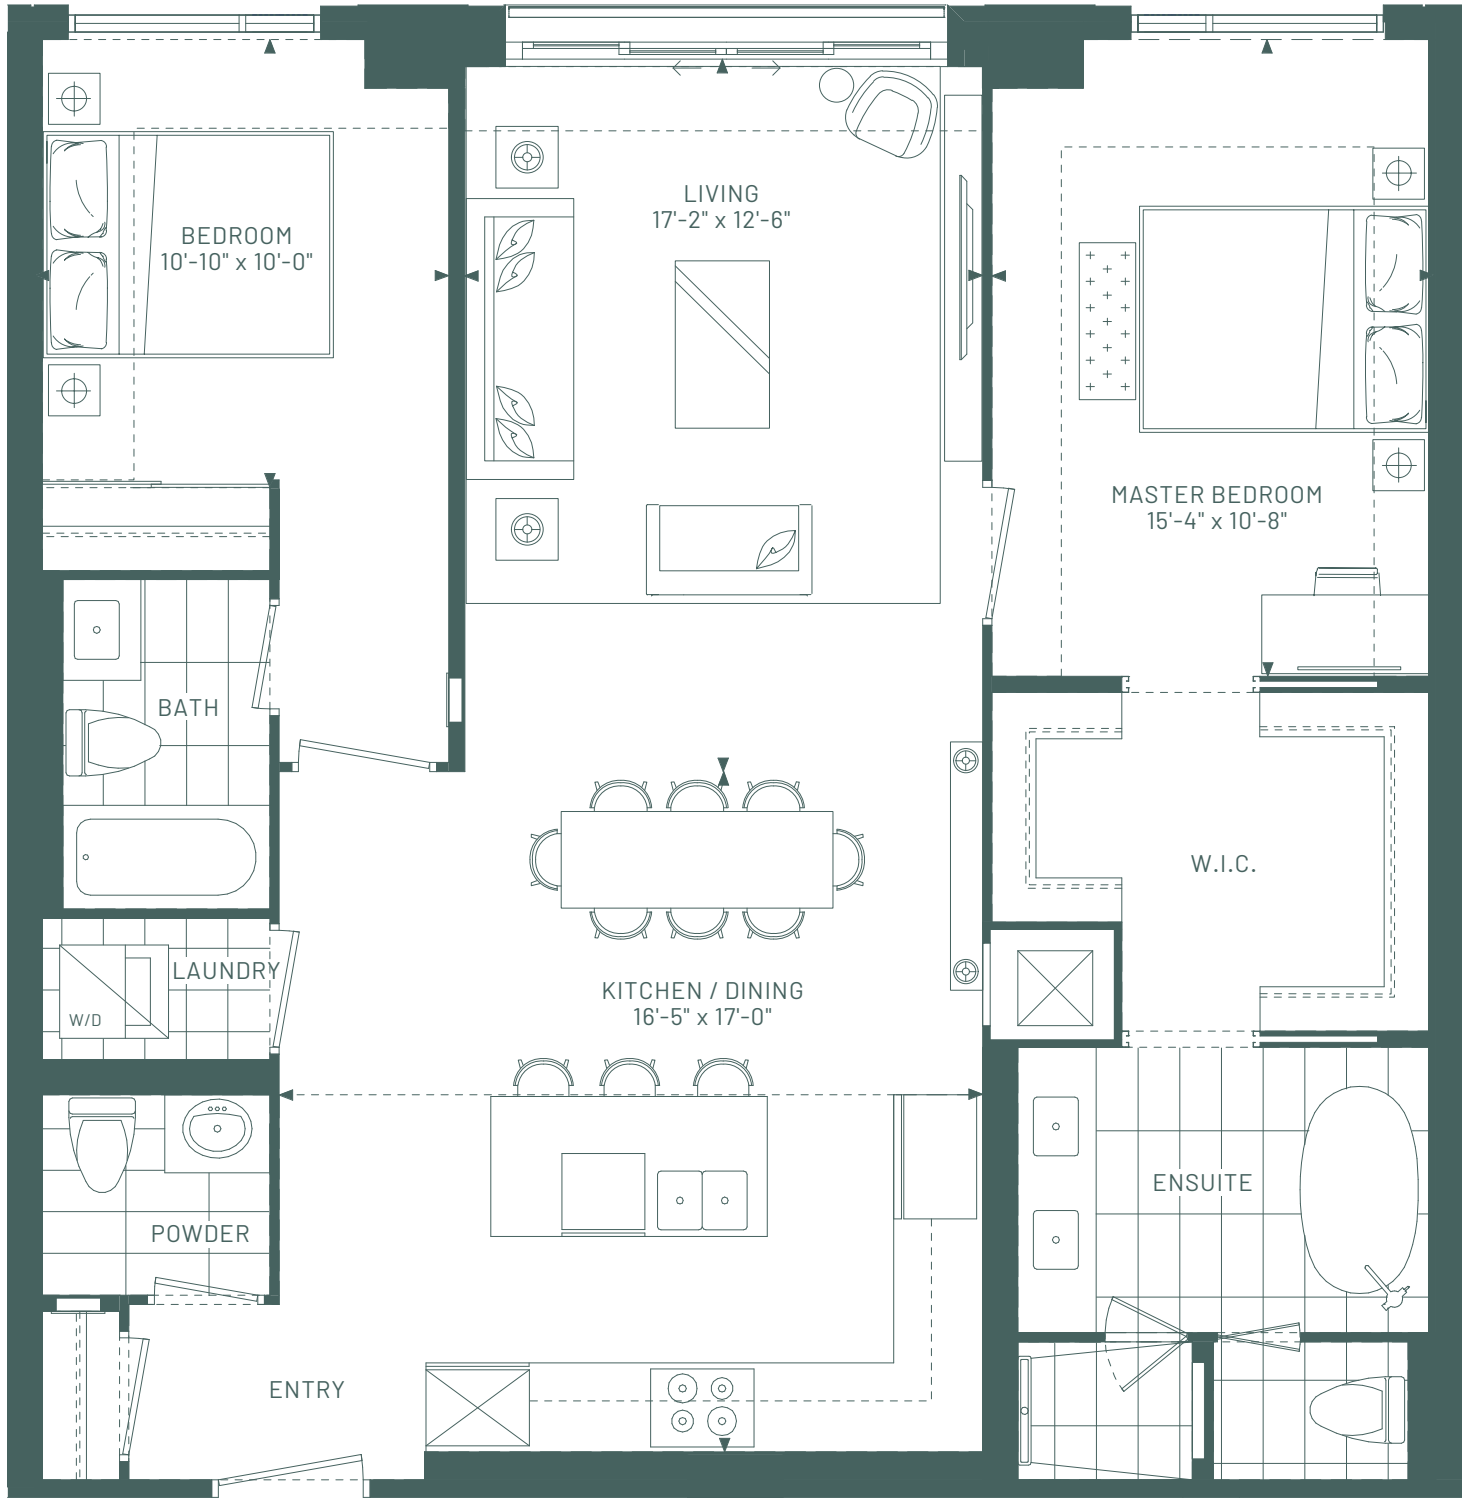

# THE WINSLOW

FLOOR 5

## THE GLENGARRY A TWO BEDROOM SUITE

TOTAL 1,231 SF | LIVING 1,231 SF

Miele Kitchen Appliances, Kohler Plumbing Fixtures,  
OXXO Exterior Sliding Doors where applicable.

Dimensions, specifications, layouts and materials are approximate only and subject to change without notice. Tile patterns may vary. Window size and location may vary. Actual usable floor space may vary from stated floor area. Bulkheads required for mechanical purposes such as kitchen and washroom exhaust and heating and cooling duct have not been indicated. E. & O. E. July 2022